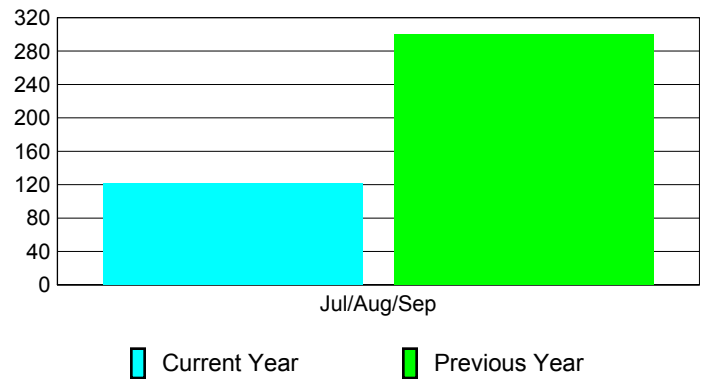

Comparison of Membership Gain/Loss

Current Year Compared to the Previous Year