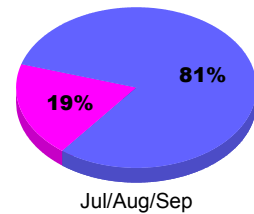

Membership Results
2010-2011

Membership
2009-2010

Month	Net Memb Goal	Actual New Memb	Actual Dropped Memb	Gain/Loss of Memb	Gain/Loss of Memb
Jul/Aug/Sep	80	341	-219	122	300
Totals	80	341	-219	122	300

Membership Results 2010-2011

Goal, New, Dropped, Gain/Loss

Comparison of Membership Gain/Loss

Current Year Compared to the Previous Year

Gender Comparison 2010-2011

■ Male ■ Female