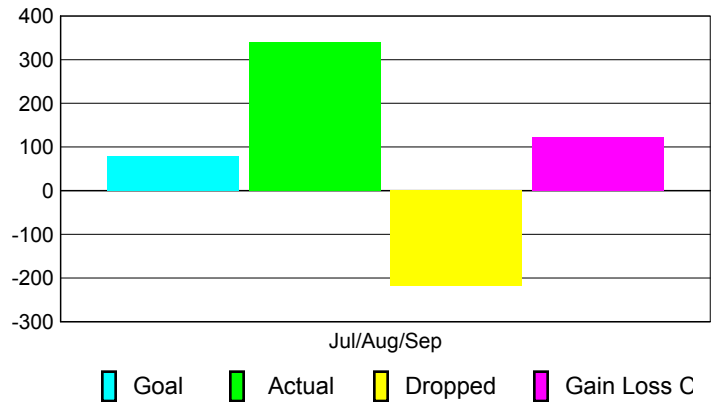

Membership Results 2010-2011

Goal, New, Dropped, Gain/Loss