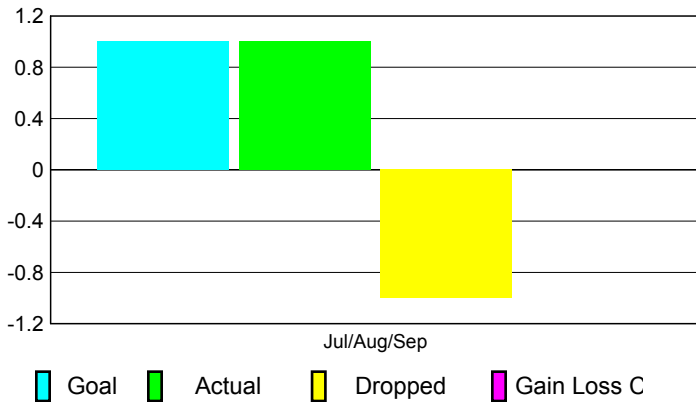

2010-2011 GMT Reports for District (or Undistricted) **District 355 A**

GMT: KWANG-SOO JANG

Location: REPUBLIC OF KOREA

GMT CA: 5

CLUBS

Club Results
2010-2011

Clubs
2009-2010

Month	New Club Goal	Actual New Clubs	Actual Dropped Clubs	Gain/Loss of Clubs	Gain/Loss of Clubs
Jul/Aug/Sep	1	1	-1	0	3
Totals	1	1	-1	0	3

Club Results 2010-2011

Goal, New, Dropped, Gain/Loss

Comparison of Club Gain/Loss

Current Year Compared to the Previous Year

YTD Status Quo Clubs 2010-2011

Status Quo Clubs Compared to Status Quo Members

MEMBERSHIP